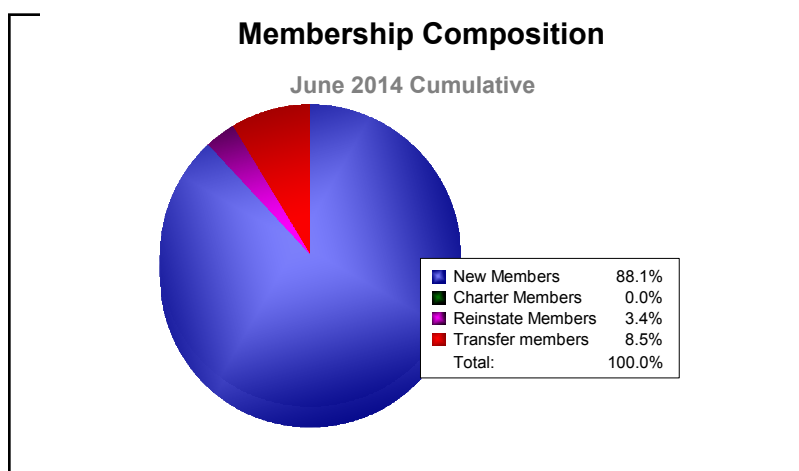

Year	New Clubs	Dropped Clubs	Gain/ Loss Clubs	New Members	Charter Members	Reinstate Members	Transfer Members	Total Member Added	Total Members Dropped	Gain/ Loss Members
2009-2010	0	0	0	64	0	1	0	65	-48	17
2010-2011	0	-2	-2	52	0	1	2	55	-107	-52
2011-2012	0	0	0	52	0	3	2	57	-63	-6
2012-2013	1	0	1	58	26	1	0	85	-69	16
2013-2014	0	0	0	52	0	2	5	59	-92	-33
Average	0	0	0	56	5	2	2	64	-76	-12