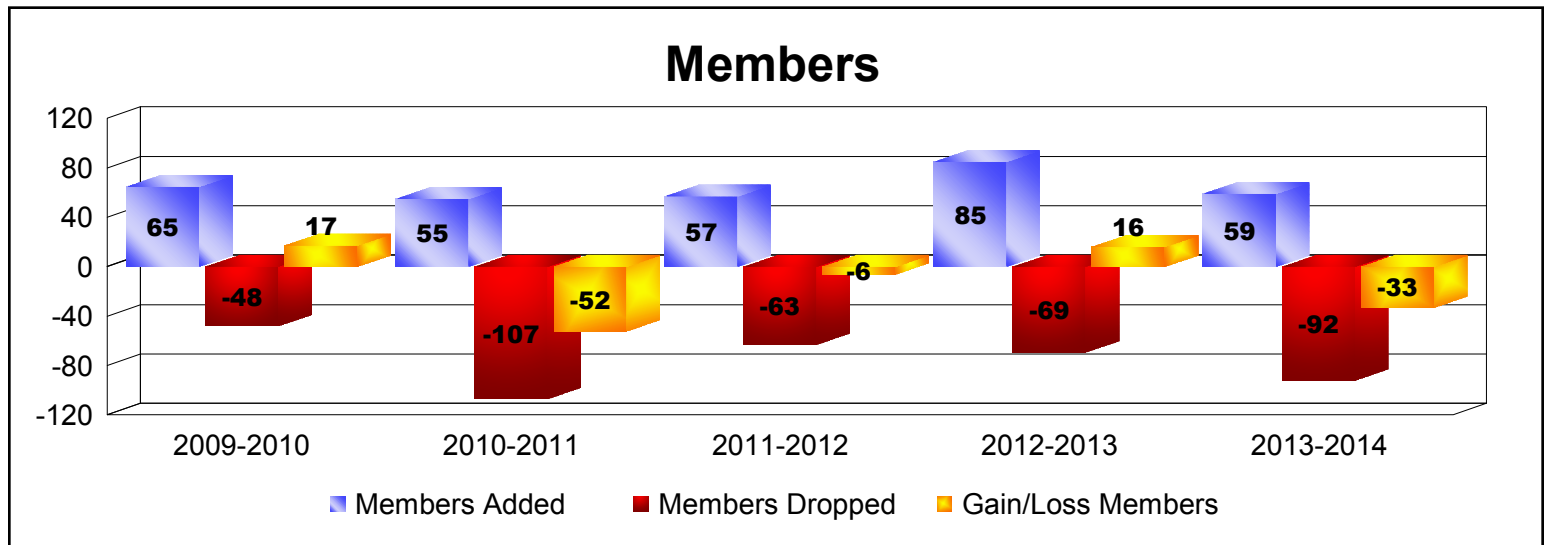

Year	New Clubs	Dropped Clubs	Gain/ Loss Clubs	New Members	Charter Members	Reinstate Members	Transfer Members	Total Member Added	Total Members Dropped	Gain/ Loss Members
2009-2010	0	0	0	64	0	1	0	65	-48	17
2010-2011	0	-2	-2	52	0	1	2	55	-107	-52
2011-2012	0	0	0	52	0	3	2	57	-63	-6
2012-2013	1	0	1	58	26	1	0	85	-69	16
2013-2014	0	0	0	52	0	2	5	59	-92	-33
Average	0	0	0	56	5	2	2	64	-76	-12

Year	New Clubs	Dropped Clubs	Gain/ Loss Clubs	New Members	Charter Members	Reinstate Members	Transfer Members	Total Member Added	Total Members Dropped	Gain/ Loss Members
2009-2010	0	-1	-1	115	0	6	7	128	-159	-31
2010-2011	0	-2	-2	99	0	7	6	112	-199	-87
2011-2012	0	0	0	103	0	6	14	123	-149	-26
2012-2013	0	-1	-1	100	0	18	5	123	-163	-40
2013-2014	0	-4	-4	95	1	8	12	116	-167	-51
Average	0	-2	-2	102	0	9	9	120	-167	-47