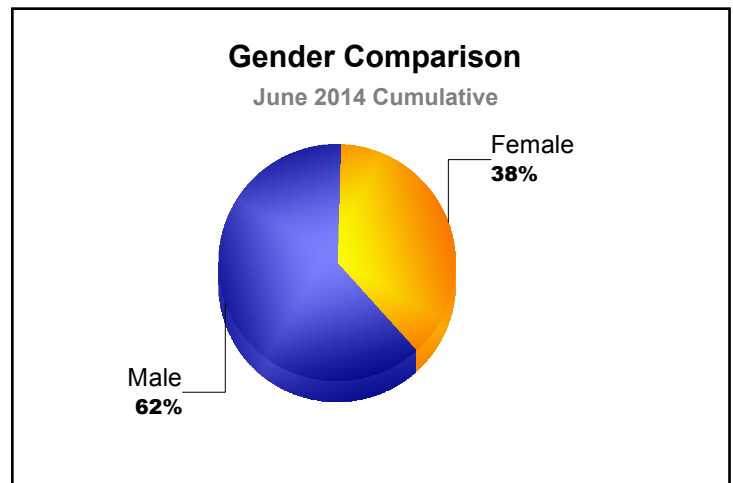

Year	New Clubs	Dropped Clubs	Gain/ Loss Clubs	New Members	Charter Members	Reinstate Members	Transfer Members	Total Member Added	Total Members Dropped	Gain/ Loss Members
2009-2010	0	0	0	64	0	1	0	65	-48	17
2010-2011	0	-2	-2	52	0	1	2	55	-107	-52
2011-2012	0	0	0	52	0	3	2	57	-63	-6
2012-2013	1	0	1	58	26	1	0	85	-69	16
2013-2014	0	0	0	52	0	2	5	59	-92	-33
Average	0	0	0	56	5	2	2	64	-76	-12