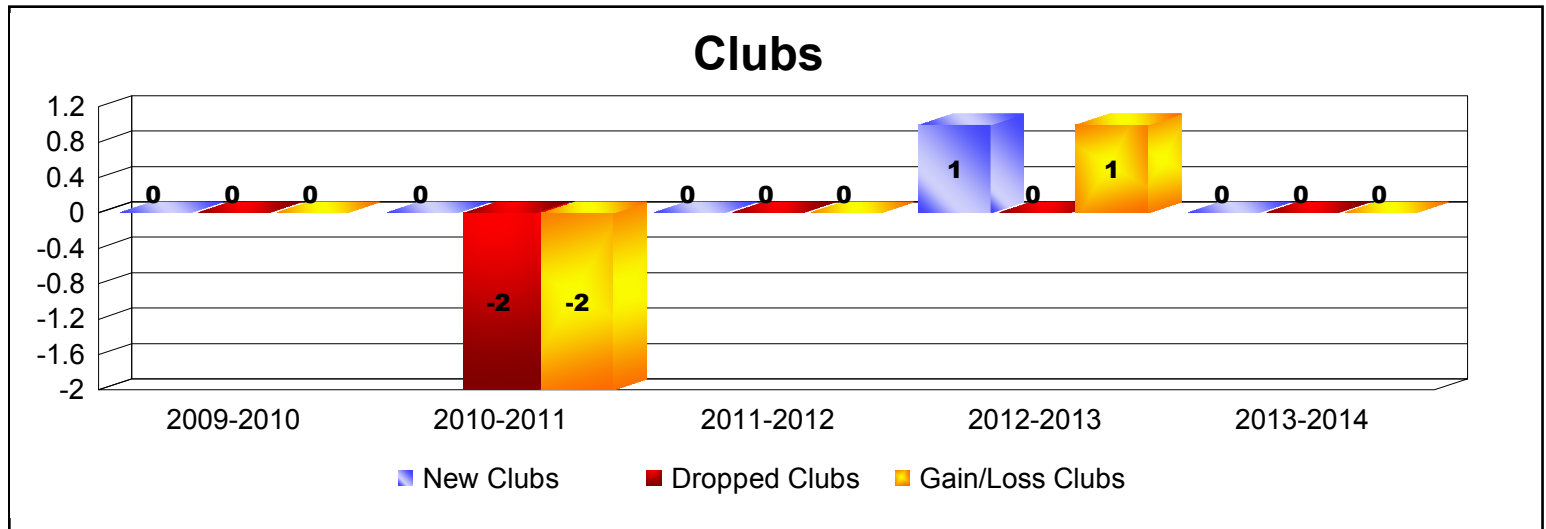

Year	New Clubs	Dropped Clubs	Gain/ Loss Clubs	New Members	Charter Members	Reinstate Members	Transfer Members	Total Member Added	Total Members Dropped	Gain/ Loss Members
2009-2010	0	0	0	64	0	1	0	65	-48	17
2010-2011	0	-2	-2	52	0	1	2	55	-107	-52
2011-2012	0	0	0	52	0	3	2	57	-63	-6
2012-2013	1	0	1	58	26	1	0	85	-69	16
2013-2014	0	0	0	52	0	2	5	59	-92	-33
Average	0	0	0	56	5	2	2	64	-76	-12

Year	New Clubs	Dropped Clubs	Gain/ Loss Clubs	New Members	Charter Members	Reinstate Members	Transfer Members	Total Member Added	Total Members Dropped	Gain/ Loss Members
2009-2010	0	-1	-1	115	0	6	7	128	-159	-31
2010-2011	0	-2	-2	99	0	7	6	112	-199	-87
2011-2012	0	0	0	103	0	6	14	123	-149	-26
2012-2013	0	-1	-1	100	0	18	5	123	-163	-40
2013-2014	0	-4	-4	95	1	8	12	116	-167	-51
Average	0	-2	-2	102	0	9	9	120	-167	-47